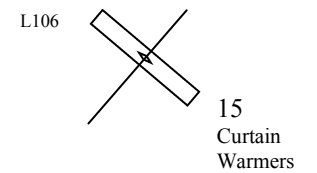

15
Curtain
Warmers

Goldfields Arts Centre
Standard Lighting Rig

Basic Information and
not to scale.

August 2010

Lecturn Spec